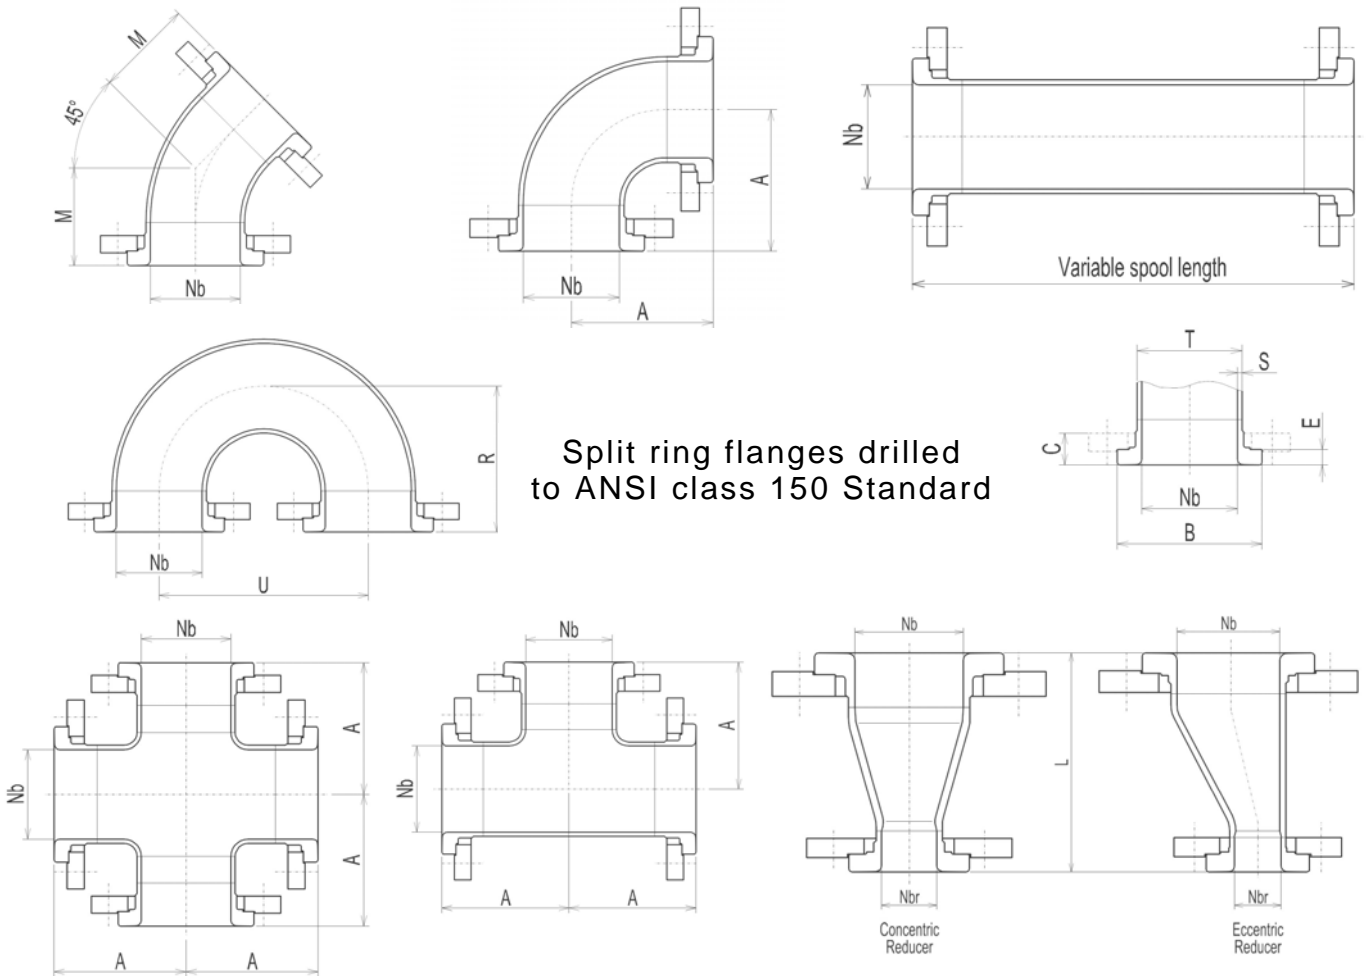

Glass-lined pipe and fittings

Dimensions ANSI B16.5-150 PSI

1/2" to 18" Diameter

Nb	T	S	B	E	C	M	A	A1 LongRadius	U	R	L Reducer
1/2"	27/32" 21,3mm	1/8" 3,2mm	1 39/64" 41mm	25/64" 10mm	3/4" 19mm	2" 50,8mm	2 3/4" 69,9mm	-	3 5/16" 84,1mm	2 3/4" 69,9mm	-
3/4"	1 1/16" 26,9mm	1/8" 3,2mm	2 3/64" 52mm	15/32" 12mm	29/32" 23mm	2 3/16" 55,5mm	3 3/16" 81mm	-	4 3/4" 120,7mm	3 3/4" 95,3mm	4 1/2" 114,3mm
1"	1 21/64" 33,7mm	9/64" 3,6mm	2 13/32" 61mm	33/64" 13mm	63/64" 25mm	1 3/4" 44,5mm	3 1/2" 88,9mm	5" 127mm	6" 152,4mm	3 3/4" 95,2mm	4 1/2" 114,3mm
1 1/2"	1 29/32" 48,3mm	5/32" 4mm	3 5/32" 80mm	33/64" 13mm	63/64" 25mm	2 1/4" 57,2mm	4" 101,6mm	6" 152,4mm	8 3/4" 222,3mm	5 1/2" 139,7mm	4 1/2" 114,3mm
2"	2 3/8" 60,3mm	11/64" 4,5mm	3 15/16" 100mm	19/32" 15mm	1 9/64" 29mm	2 1/2" 63,5mm	4 1/2" 114,3mm	6 1/2" 165,1mm	11 1/4" 285,8mm	6 3/4" 171,5mm	5" 127mm
3"	3 1/2" 88,9mm	13/64" 5mm	5 5/32" 131mm	5/8" 16mm	1 17/64" 32mm	3" 76,2mm	5 1/2" 139,7mm	7 3/4" 196,9mm	9 1/4" 235mm	5 3/4" 146,1mm	6" 152,4mm
4"	4 1/2" 114,3mm	13/64" 5mm	6 7/32" 158mm	43/64" 17mm	1 11/32" 34mm	4" 101,6mm	6 1/2" 165,1mm	9" 228,6mm	12 1/2" 317,5mm	7 1/2" 190,5mm	7" 177,8mm
6"	6 5/8" 168,3mm	13/64" 5mm	8 11/32" 212mm	45/64" 18mm	1 1/2" 38mm	5" 127mm	8" 203,2mm	11 1/2" 292,1mm	17" 431,8mm	9 3/4" 247,7mm	9" 228,6mm
8"	8 5/8" 219,1mm	1/4" 6,3mm	10 35/64" 268mm	25/32" 20mm	1 11/16" 43mm	5 1/2" 139,7mm	9" 228,6mm	14" 355,6mm	24" 609,6mm	13 3/4" 349,3mm	11" 279,5mm
10"	10 3/4" 273mm	1/4" 6,3mm	12 19/32" 320mm	55/64" 22mm	1 59/64" 49mm	6 1/2" 165,1mm	11" 279,4mm	16 1/2" 419,1mm	29 3/4" 755,7mm	16 1/2" 419,1mm	12" 304,8mm
12"	12 3/4" 323,9mm	9/32" 7,1mm	15" 381mm	1 1/32" 26mm	2 9/32" 58mm	7 1/2" 190,5mm	12" 304,8mm	19" 482,6mm	36" 914,4mm	19 3/4" 501,7mm	14" 355,6mm
14"	14" 355,6mm	5/16" 8mm	16 1/4" 413mm	1 7/64" 28mm	2 9/16" 65mm	7 1/2" 190,5mm	14" 355,6mm	21 1/2" 546,1mm	42" 1066,8mm	22 3/4" 577,9mm	16" 406,4mm
16"	16" 406,4mm	11/32" 8,8mm	18 1/2" 470mm	1 3/16" 30mm	2 41/64" 67mm	8" 203,2mm	15" 381mm	24" 609,6mm	48" 1219,2mm	25 3/4" 654,1mm	18" 457,2mm
18"	18" 457mm	25/64" 10mm	20 15/16" 532mm	1 17/64" 32mm	2 29/32" 74mm	8 1/2" 215,9mm	16 1/2" 419,1mm	26 1/2" 673,1mm	54" 1371,6mm	28 3/4" 730,3mm	19" 482,6mm