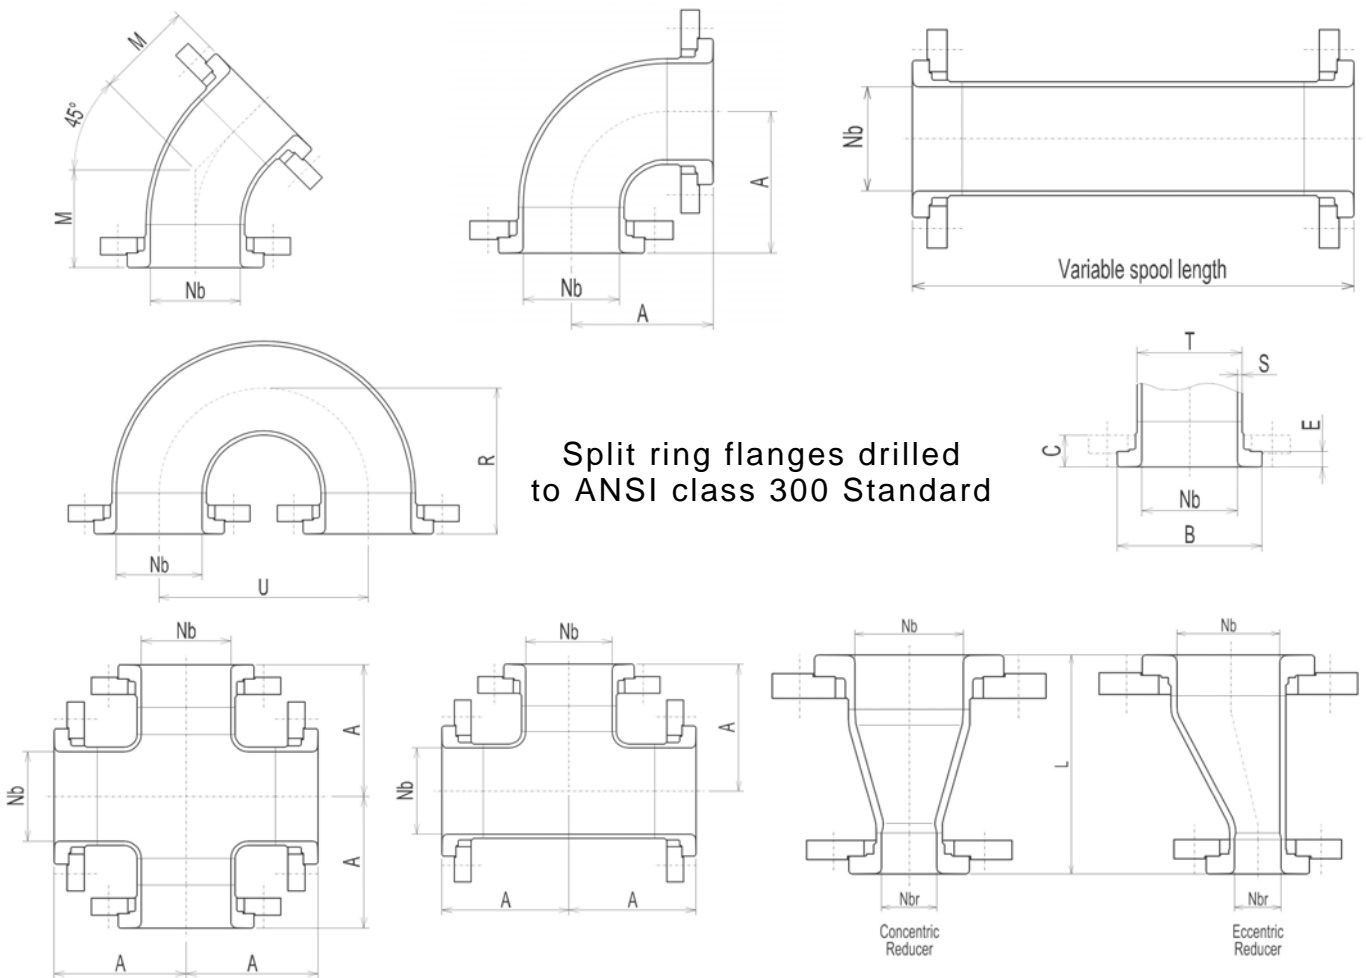

Glass-lined pipe and fittings

Dimensions ANSI B16.5-300 PSI

1/2" to 18" Diameter

Nb	T	S	B	E	C	M	A	A1 LongRadius	U	R	L Reducer
1/2"	27/32" 21,3mm	1/8" 3,2mm	1 3/8" 34,9mm	13/32" 10,3mm	7/8" 22,3mm	2" 50,8mm	2 3/4" 69,9mm	-	3 5/16" 84,1mm	2 3/4" 69,9mm	-
3/4"	1 1/16" 26,9mm	1/8" 3,2mm	1 11/16" 42,9mm	15/32" 11,9mm	1 1/64" 25,9mm	2 3/16" 55,5mm	3 3/16" 81mm	-	4 3/4" 120,7mm	3 1/8" 79,4mm	4 1/2" 114,3mm
1"	1 21/64" 33,7mm	9/64" 3,6mm	2" 50,8mm	15/32" 11,9mm	1 11/64" 29,9mm	2 1/4" 57,2mm	4" 101,6mm	5" 127mm	6" 152,4mm	3 3/4" 95,2mm	4 1/2" 114,3mm
1 1/2"	1 29/32" 48,3mm	5/32" 4mm	2 7/8" 73mm	15/32" 11,9mm	1 3/8" 34,9mm	2 3/4" 69,9mm	4 1/2" 114,3mm	6" 152,4mm	8 3/4" 222,3mm	5 1/2" 139,7mm	4 1/2" 114,3mm
2"	2 3/8" 60,3mm	11/64" 4,5mm	3 5/8" 92,1mm	9/16" 14,3mm	1 15/32" 37,3mm	3" 76,2mm	5" 127mm	6 1/2" 165,1mm	11 1/4" 285,8mm	6 3/4" 171,5mm	5" 127mm
3"	3 1/2" 88,9mm	13/64" 5mm	5" 127mm	5/8" 15,9mm	1 23/32" 43,9mm	3 1/2" 88,9mm	6" 152,4mm	7 3/4" 196,9mm	9 1/4" 235mm	5 3/4" 146,1mm	6" 152,4mm
4"	4 1/2" 114,3mm	13/64" 5mm	6 3/16" 157,2mm	5/8" 15,9mm	1 57/64" 47,9mm	4 1/2" 114,3mm	7" 177,8mm	9" 228,6mm	12 1/2" 317,5mm	7 1/2" 190,5mm	7" 177,8mm
6"	6 5/8" 168,3mm	13/64" 5mm	8 1/2" 215,9mm	7/8" 22,2mm	2 21/64" 59,2mm	5 1/2" 139,7mm	8 1/2" 215,9mm	11 1/2" 292,1mm	17" 431,8mm	9 3/4" 247,7mm	9" 228,6mm
8"	8 5/8" 219,1mm	1/4" 6,3mm	10 5/8" 269,9mm	15/16" 23,8mm	2 19/32" 65,8mm	6" 152,4mm	10" 254mm	14" 355,6mm	24" 609,6mm	13 3/4" 349,3mm	11" 279,5mm
10"	10 3/4" 273mm	1/4" 6,3mm	12 3/4" 323,9mm	1 1/32" 26,2mm	2 7/8" 73,2mm	7" 177,8mm	11 1/5" 292,1mm	16 1/2" 419,1mm	29 3/4" 755,7mm	16 1/2" 419,1mm	12" 304,8mm
12"	12 3/4" 323,9mm	9/32" 7,1mm	15" 381mm	1 1/8" 28,6mm	3 11/64" 80,6mm	8" 203,2mm	13" 330,2mm	19" 482,6mm	36" 914,4mm	19 3/4" 501,7mm	14" 355,6mm
14"	14" 355,6mm	5/16" 8mm	16 1/4" 413mm	1 1/4" 31,8mm	3 19/64" 83,8mm	8 1/2" 215,9mm	15" 381mm	21 1/2" 546,1mm	42" 1066,8mm	22 3/4" 577,9mm	16" 406,4mm
16"	16" 406,4mm	11/32" 8,8mm	18 1/2" 470mm	1 11/32" 34,1mm	3 19/32" 91,1mm	9 1/2" 241,3mm	16 1/12" 419,1mm	24" 609,6mm	48" 1219,2mm	25 3/4" 654,1mm	18" 457,2mm
18"	18" 457mm	25/64" 10mm	21" 533,4mm	1 7/16" 36,5mm	3 7/8" 98,5mm	10" 254mm	18" 457,2mm	26 1/2" 673,1mm	54" 1371,6mm	28 3/4" 730,3mm	19" 482,6mm